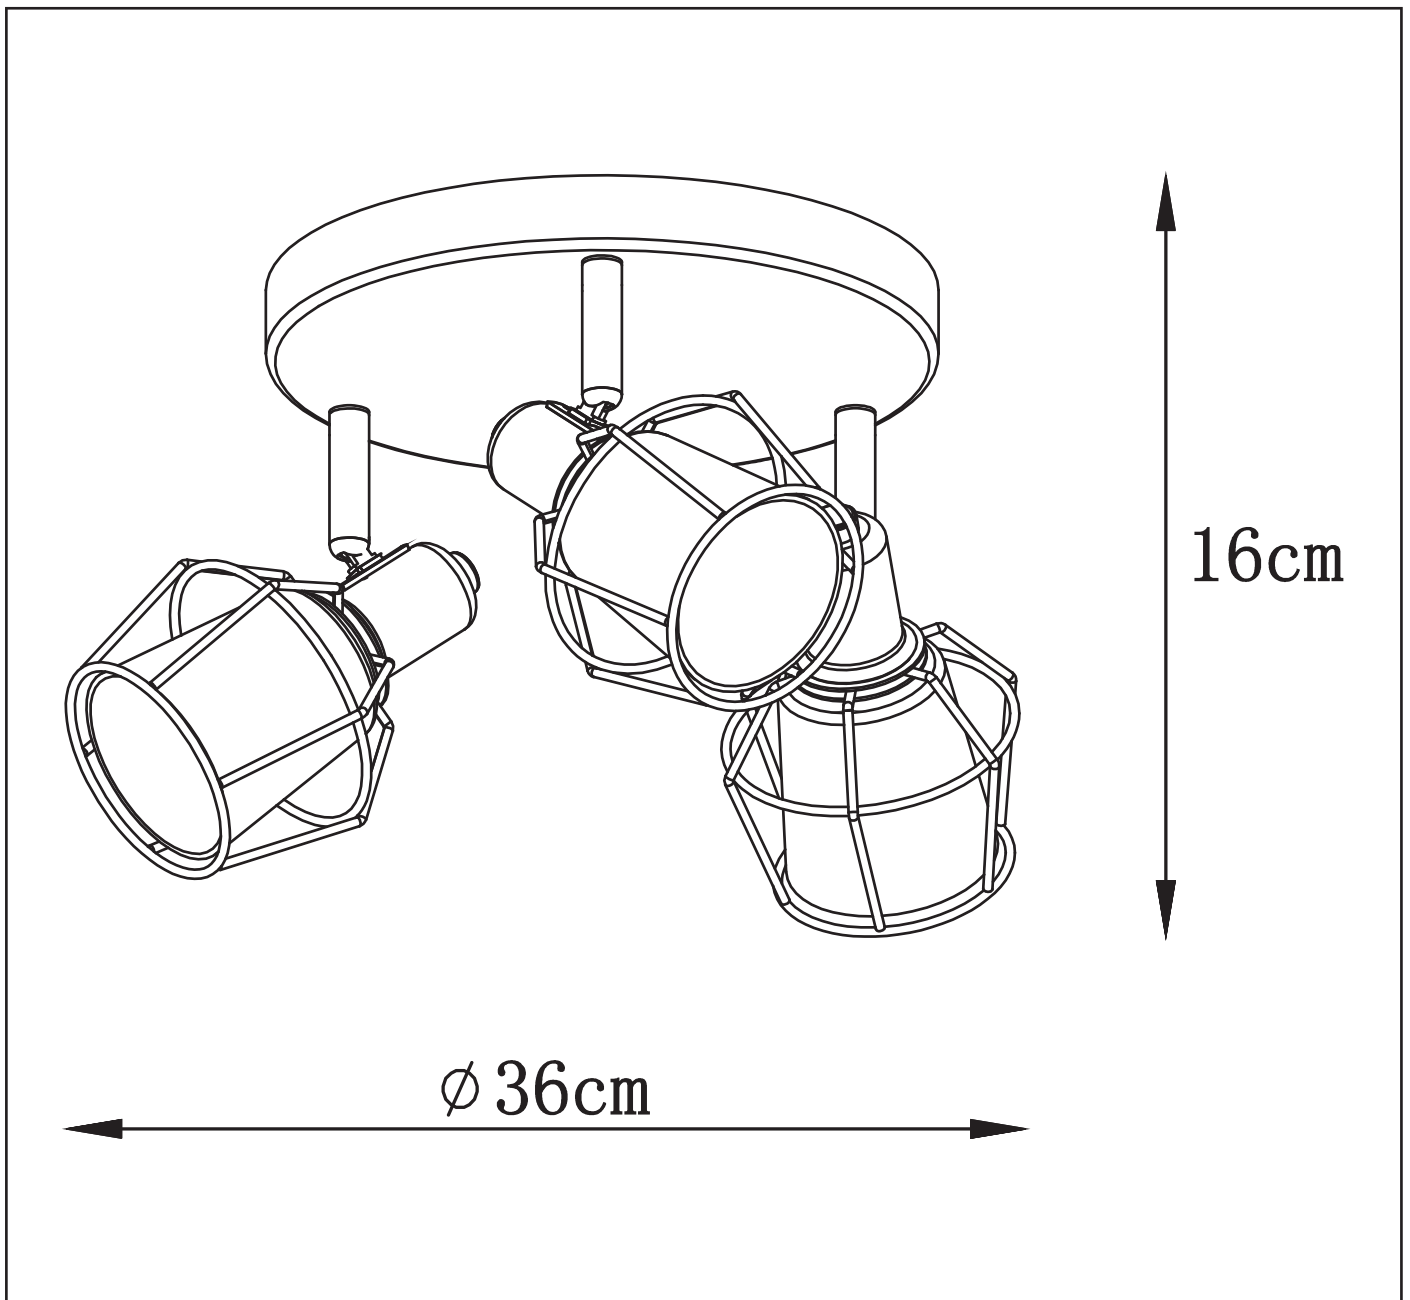

**RECOMMENDED LUCIDE
LIGHT SOURCE**

49046/03/62

Light source dimmable : Yes

Light source incl. : No

General

Dimensions LxWxH : 36cm x 36cm x 16 cm
 Heigth minimum : -
 Heigth maximum : 16cm
 Dimensions shade LxWxH : ϕ 10.5*H8.6
 Main material : Metal+glass
 Ceiling rose material : Metal+glass
 Color : black+brushed brass+smoked color glass
 Style : Modern
 Shape : Round
 Weight : 1.0Kg
 Warranty : 2 years

Product specifications

Dimmable : Yes
 Light direction : around
 Adjustable in height : No
 (Before Installation)
 Directional : Yes
 Cable : Yes, Cable On Product
 Cable length : -
 Sensor : Without Sensor
 Control : Light Switch Control
 IP-Class : 20
 Electric class : 1
 Light source including ? : No
 Lamp socket : E14
 Light source number : 3
 Power requirements : 220-240V~50Hz
 Bulb type & maximum wattage : E14 Max 25W

For more specifications of this product please visit

www.lucide.com

NILA

Item number :77977/13/30

EAN code : 5411212770998

LUCIDE

INSTALLATION DRAWING SPECIFICATIONS